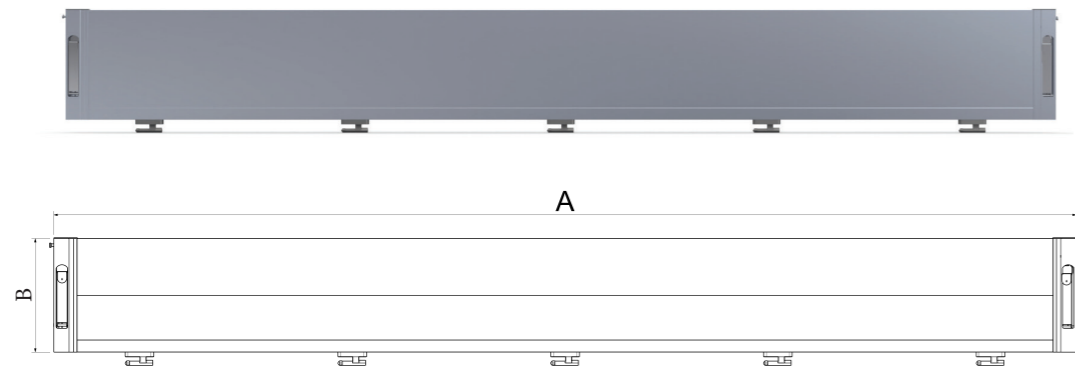

AÇILIR YAN KAPAK
OPENABLE SIDE DOOR