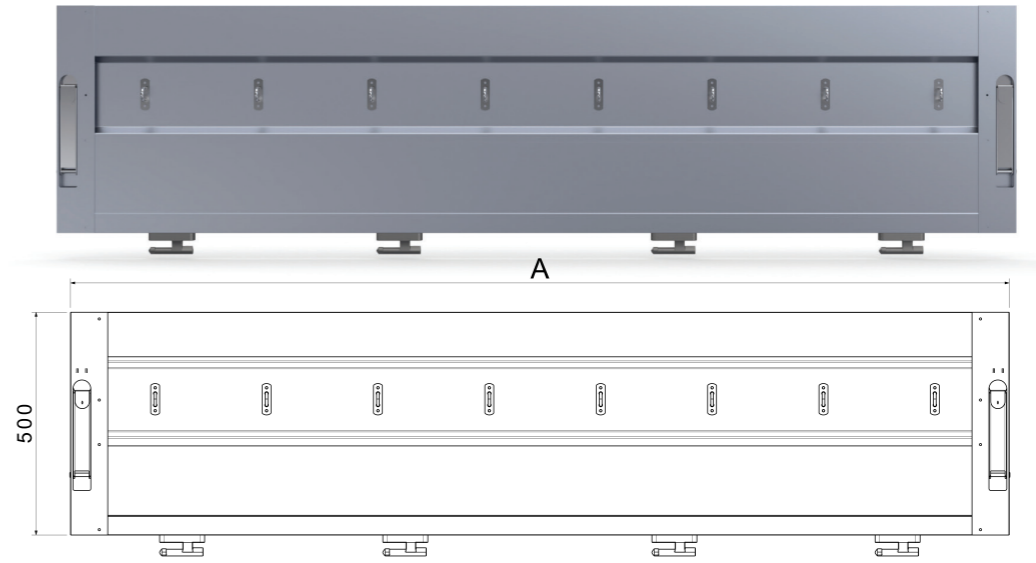

Aluminum rear & side doors

400MM DİK KİLİTLİ YAN KAPAK (TEK PARÇA)
400MM VERTICAL LOCKING SIDE DOOR (ONE PIECE)

500MM DİK KİLİTLİ YAN KAPAK
500MM VERTICAL LOCKING SIDE DOOR

400MM DİK KİLİTLİ YAN KAPAK (İKİ PARÇA)
400MM VERTICAL LOCKING SIDE DOOR (TWO PIECES)