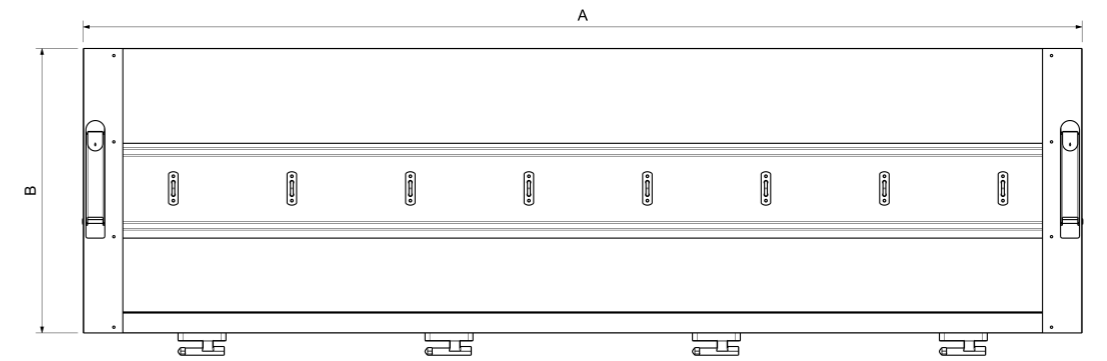

ALÜMİNYUM YAN KAPAK (DİK KİLİT SİSTEMLİ)
ALUMINIUM SIDE DOOR (VERTICAL LOCK SYSTEM)