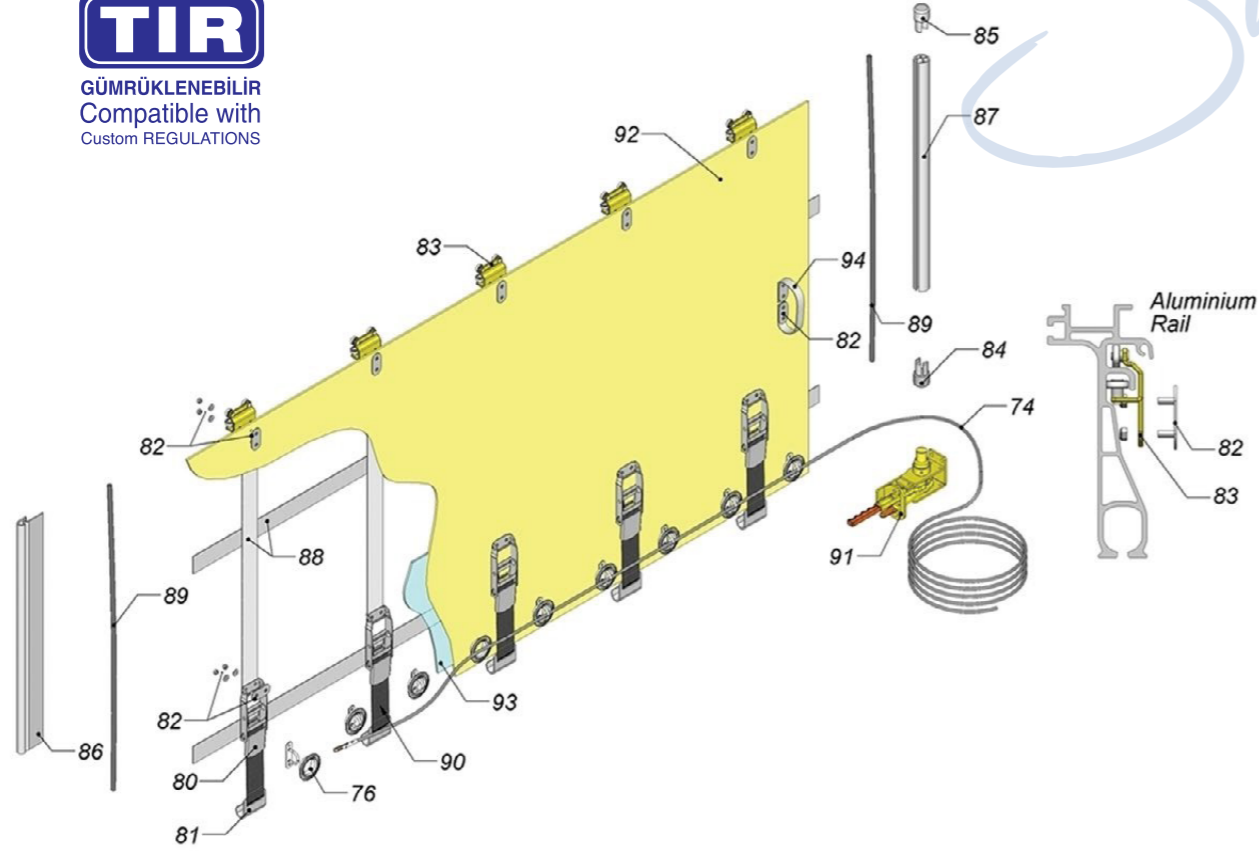

Sliding roof & curtain systems

TIR

GÜMRÜKLENEBİLİR
Compatible with
Custom REGULATIONS

YAN KAYAR PERDE VE AKSESUARLARI (TOKALI KAPSÜLLÜ)
SIDE CURTAIN SYSTEM AND SPARE PARTS