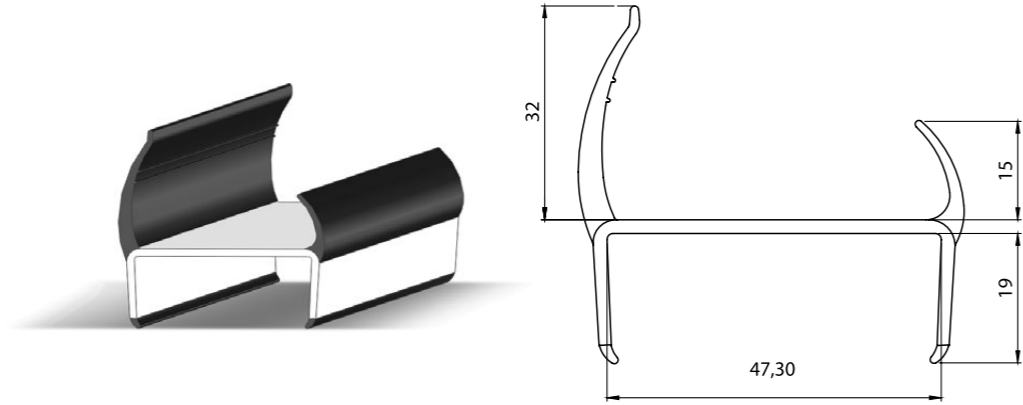

Ürün Kodu / Product Kod

153-06-01-004

PVC PROFİL 60MM (SİYAH - BEYAZ , GRİ - BEYAZ)
PVC PROFILE (BLACK - WHITE, GREY - WHITE)

Ürün Kodu / Product Kod

153-06-01-036

PVC PROFİL 47MM (SİYAH - BEYAZ , GRİ - BEYAZ)
PVC PROFILE (BLACK - WHITE, GREY - WHITE)