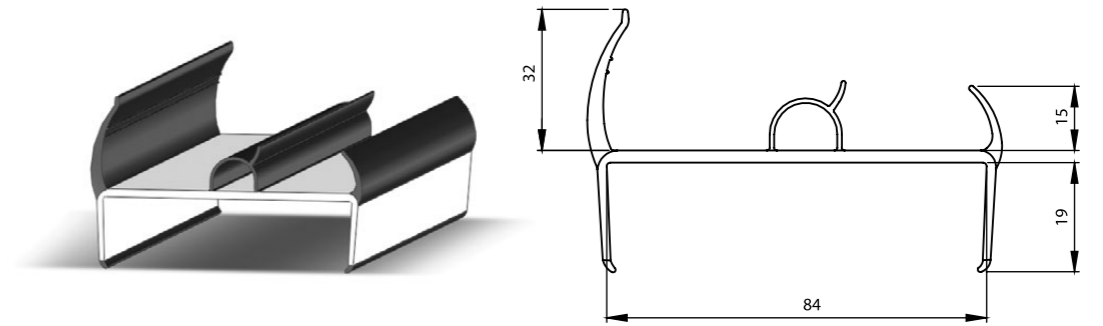

PVC PROFİL 85MM (SİYAH - BEYAZ , GRİ - BEYAZ)
PVC PROFILE (BLACK - WHITE, GREY - WHITE)

Ürün Kodu / Product Kod

153-06-01-008