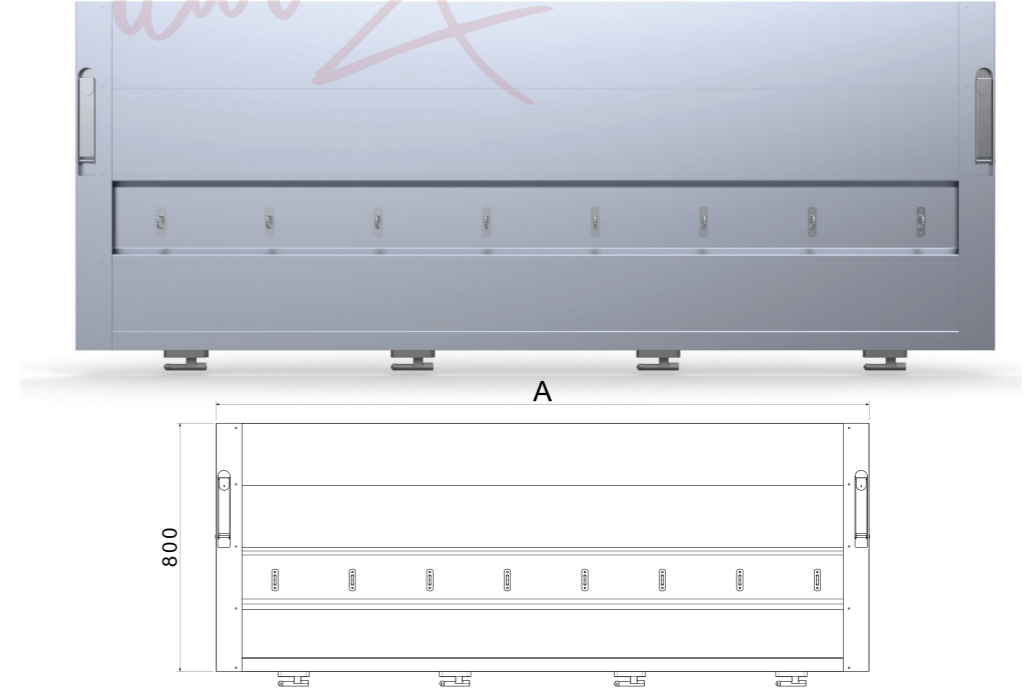

500MM GÖMME KİLİTLİ YAN KAPAK
500MM WITH ADJUSTABLE SAFETY BOLT FASTENER LOCKING SIDE DOOR

Aluminum rear & side doors

600MM DİK KİLİTLİ YAN KAPAK
600MM VERTICAL LOCKING SIDE DOOR

800MM DİK KİLİTLİ YAN KAPAK
800MM VERTICAL LOCKING SIDE DOOR