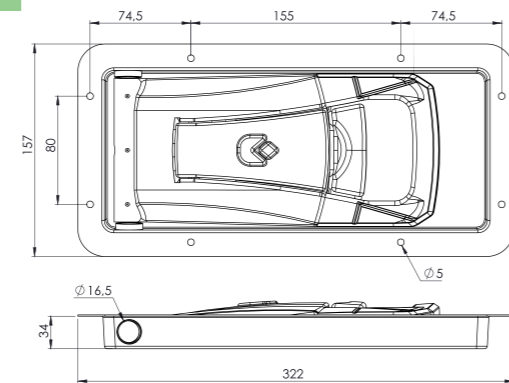

UNITNOVA GÖMME KİLİT 34MM KROM Ø16
UNITNOVA RECESSED DOOR LOCK WITH KEY 34 MM Ø16 (SS)

Ürün Kodu / Product Kod

153-01-03-033 / 1,4kg

Koli İçi Adet / Units Per Package: 20 Adet