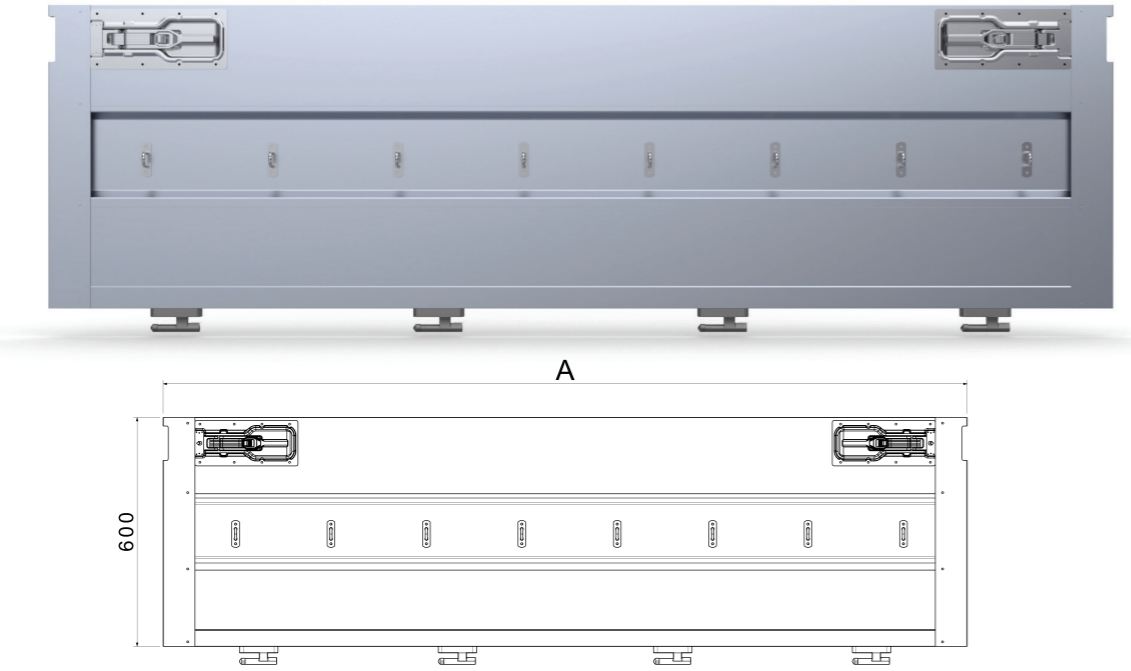

500MM GÖMME KİLİTLİ YAN KAPAK
500MM WITH ADJUSTABLE SAFETY BOLT FASTENER LOCKING SIDE DOOR

Aluminum rear & side doors

600MM DİK KİLİTLİ YAN KAPAK
600MM VERTICAL LOCKING SIDE DOOR

800MM DİK KİLİTLİ YAN KAPAK
800MM VERTICAL LOCKING SIDE DOOR