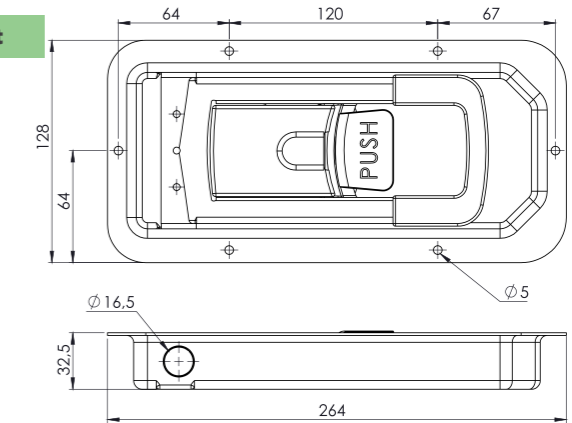

KÜÇÜK GÖMME KİLİT KROM - GALVANİZ
SMALL RECESSED DOOR LOCK WITH KEY (SS) - (ZP)

Ürün Kodu / Product Kod

Krom 153-01-03-001 / 1kg - Galvaniz 153-01-03-002 / 1kg