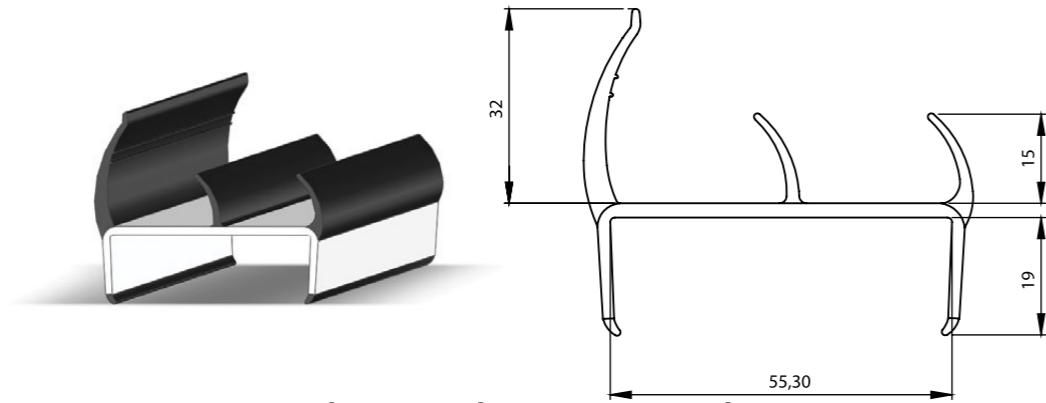

Ürün Kodu / Product Kod

153-06-01-005

PVC PROFİL 65MM (SİYAH - BEYAZ , GRİ - BEYAZ)
PVC PROFILE (BLACK - WHITE, GREY - WHITE)

Ürün Kodu / Product Kod

153-06-01-007

PVC PROFİL 55MM (SİYAH - BEYAZ , GRİ - BEYAZ)
PVC PROFILE (BLACK - WHITE, GREY - WHITE)