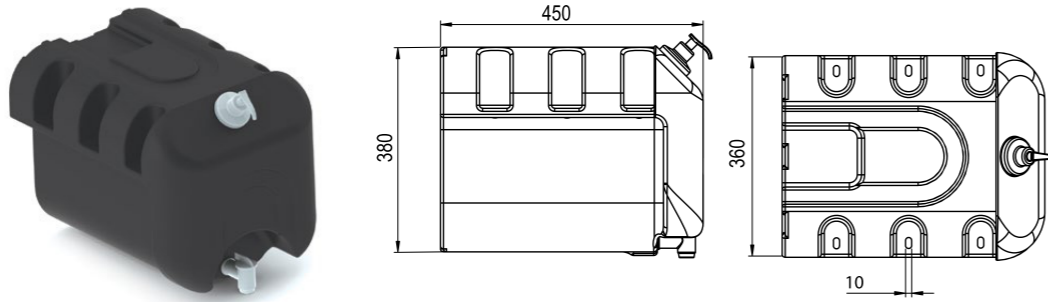

PG A 016

www.nevpa.com.tr

YERLİ PLASTİK TAKIM DOLABI
TOOL BOX (POLYPROPYLENE) MADE IN TURKEY

Ürün Kodu / Product Kod

500x380x380: 153-08-05-002-01
600x460x460: 153-08-05-004-01
800x470x470: 153-08-05-003-01