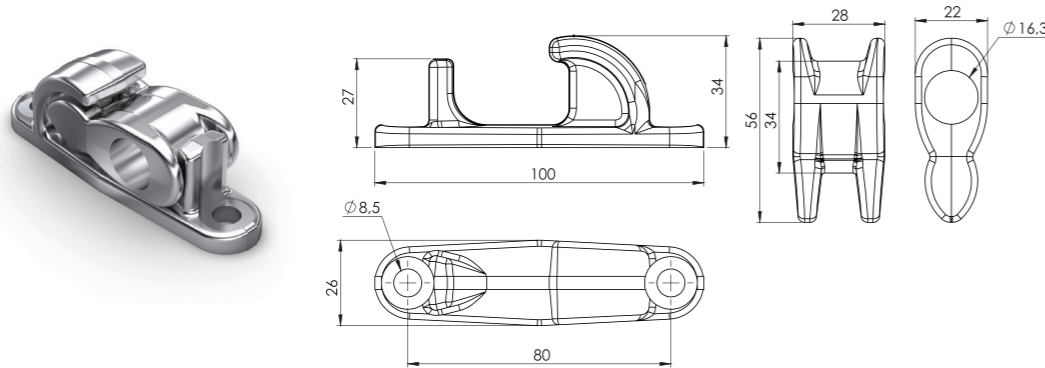

UNITNOVA PASLANMAZ KANCA TAKIMI Ø16
CAM AND KEEPER FOR LOCK Ø16 (SS)

Ürün Kodu / Product Kod

153-01-10-034 / 0,32kg