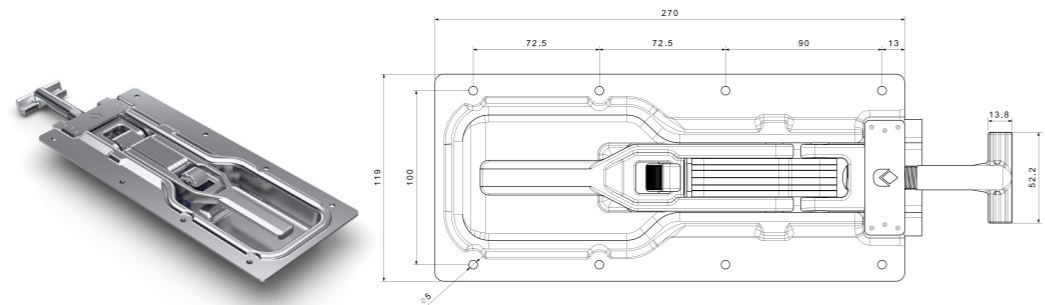

YENİ MODEL GÖMME KAPAK KİLİDİ + T PARÇASI 95MM
ADJUSTABLE SAFETY BOLT FASTENER + T PIECE 95MM

Ürün Kodu / Product Kod

520202023 / 1,63kg

www.nevpa.com.tr