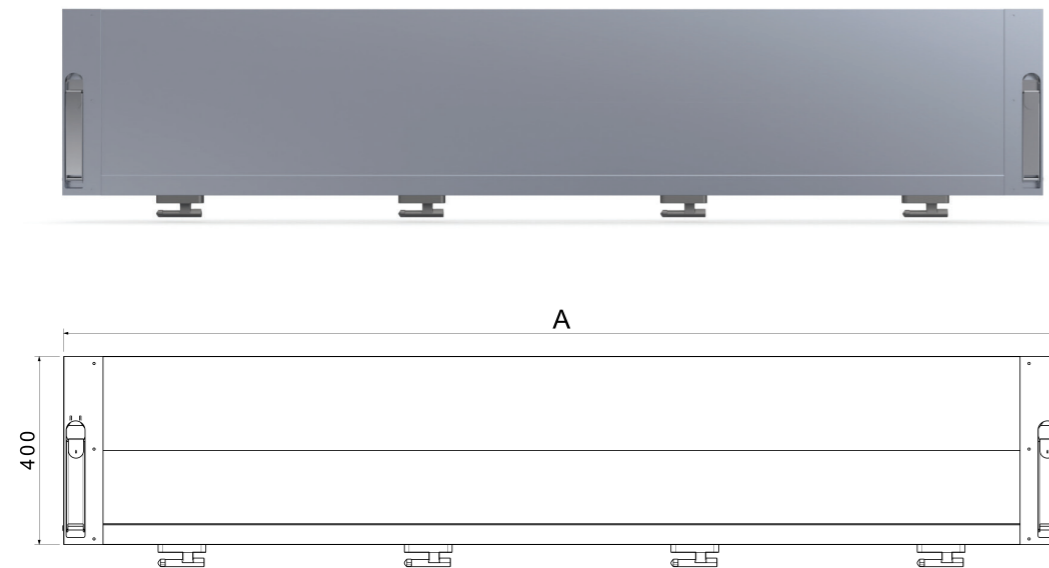

Aluminum rear & side doors

400MM DİK KİLİTLİ YAN KAPAK (TEK PARÇA)
400MM VERTICAL LOCKING SIDE DOOR (ONE PIECE)

500MM DİK KİLİTLİ YAN KAPAK
500MM VERTICAL LOCKING SIDE DOOR

400MM DİK KİLİTLİ YAN KAPAK (İKİ PARÇA)
400MM VERTICAL LOCKING SIDE DOOR (TWO PIECES)