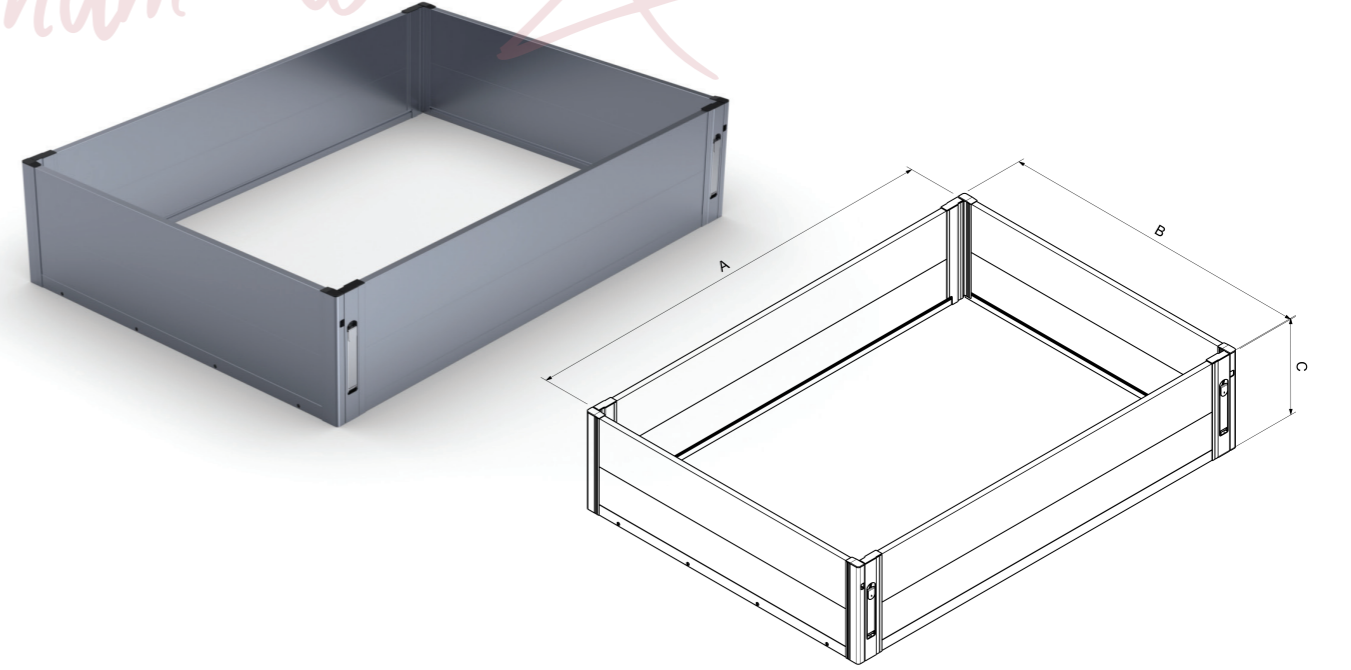

3 TARAFI AÇILIR ALÜMİNYUM KOMPLE KASA BABASIZ
3 SIDES OPENABLE ALUMINUM COMPLETE CASE WITHOUT PILLAR