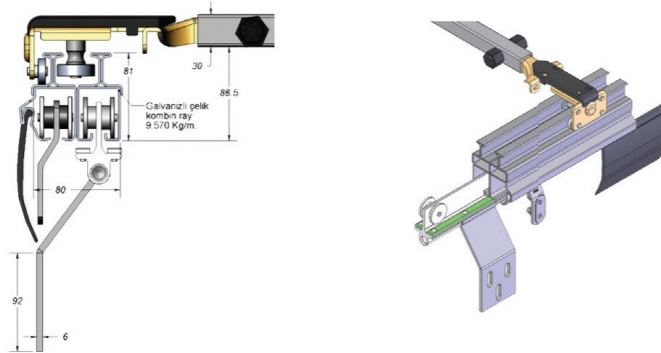

ÇELİK RAYLI KAYAR ÇATI SİSTEMİ VE YAN PERDE SİSTEMİ

SLIDING ROOF WITH STEEL RAIL AND CURTAIN SYSTEMS