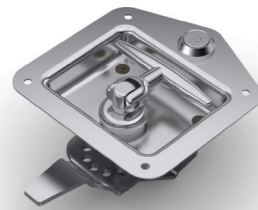

Koli İçi Adet / Units Per Package: 50 Adet

GÖMME KABİN KİLİDİ BOYALI
RECESSED HANDLE LOCK WITH KEY (PAINTED)

Ürün Kodu / Product Kod

153-01-04-003 / 0,64kg

Koli İçi Adet / Units Per Package: 50 Adet

GÖMME KABİN KİLİDİ KROM BEŞGEN
RECESSED HANDLE LOCK WITH KEY PENTAGON (SS)