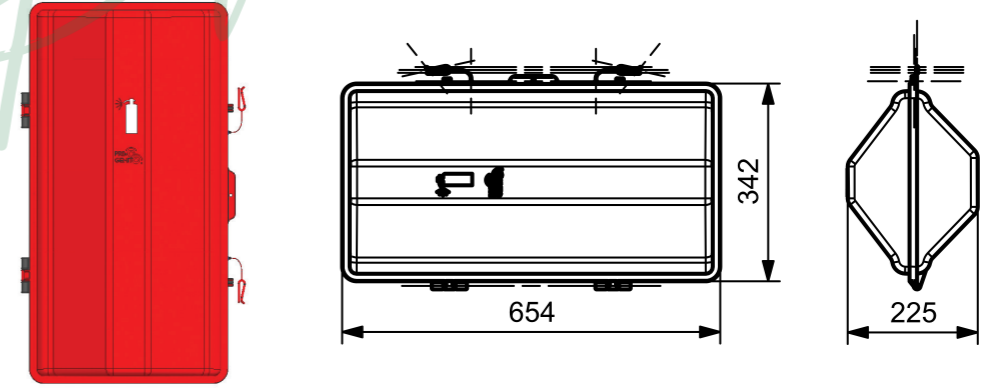

YANGIN DOLABI / PRIMOGENITO FIRE EXTINGUISHER BOX

Ürün Kodu / Product Kod

PG A 014

Kg	A	B	C
6	620	260	310
6/9	690	260	310
9/12	770	260	310