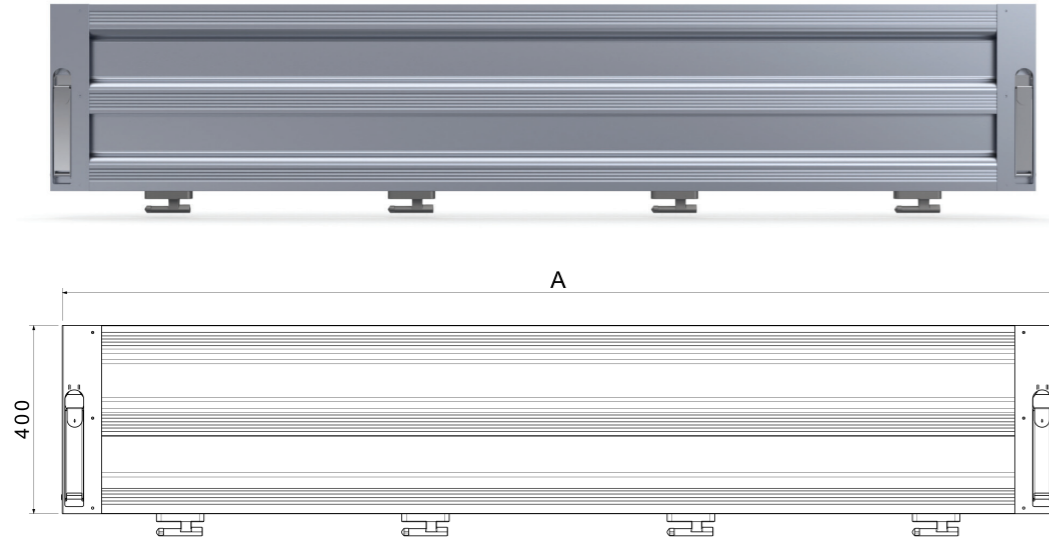

Aluminum rear & side doors

400MM DİK KİLİTLİ YAN KAPAK (TEK PARÇA)
400MM VERTICAL LOCKING SIDE DOOR (ONE PIECE)

500MM DİK KİLİTLİ YAN KAPAK
500MM VERTICAL LOCKING SIDE DOOR

400MM DİK KİLİTLİ YAN KAPAK (İKİ PARÇA)
400MM VERTICAL LOCKING SIDE DOOR (TWO PIECES)