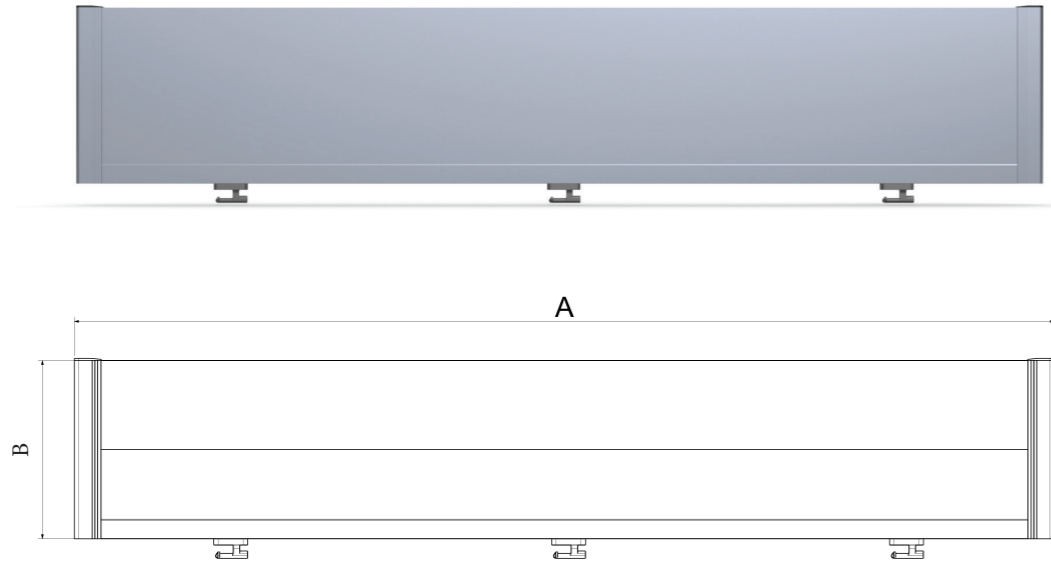

Aluminum rear & side doors

AÇILIR ARKA KAPAK
OPENABLE BACK DOOR