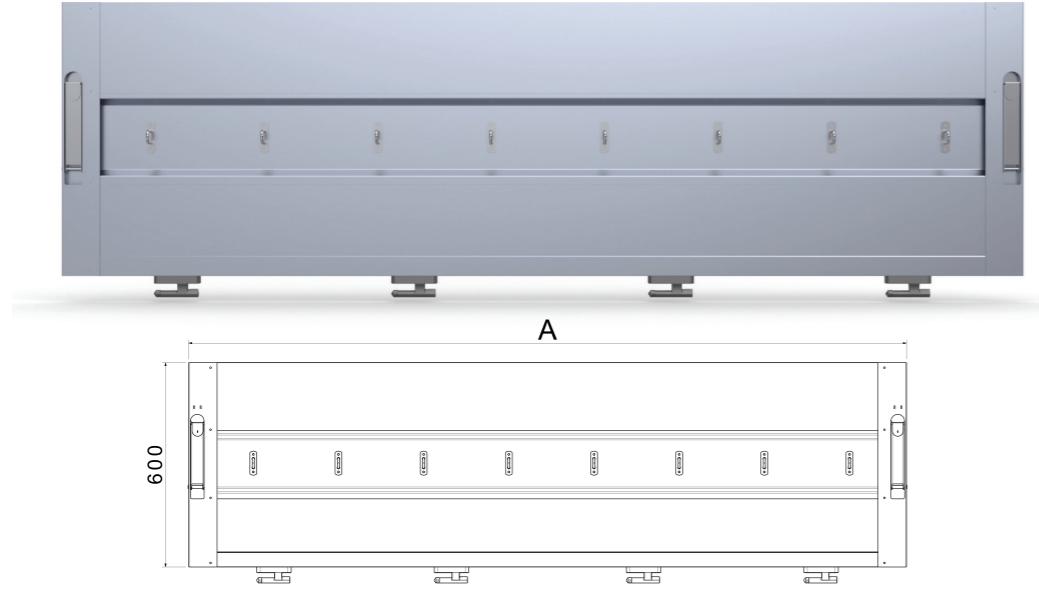

500MM GÖMME KİLİTLİ YAN KAPAK
500MM WITH ADJUSTABLE SAFETY BOLT FASTENER LOCKING SIDE DOOR

Aluminum rear & side doors

600MM DİK KİLİTLİ YAN KAPAK
600MM VERTICAL LOCKING SIDE DOOR

800MM DİK KİLİTLİ YAN KAPAK
800MM VERTICAL LOCKING SIDE DOOR