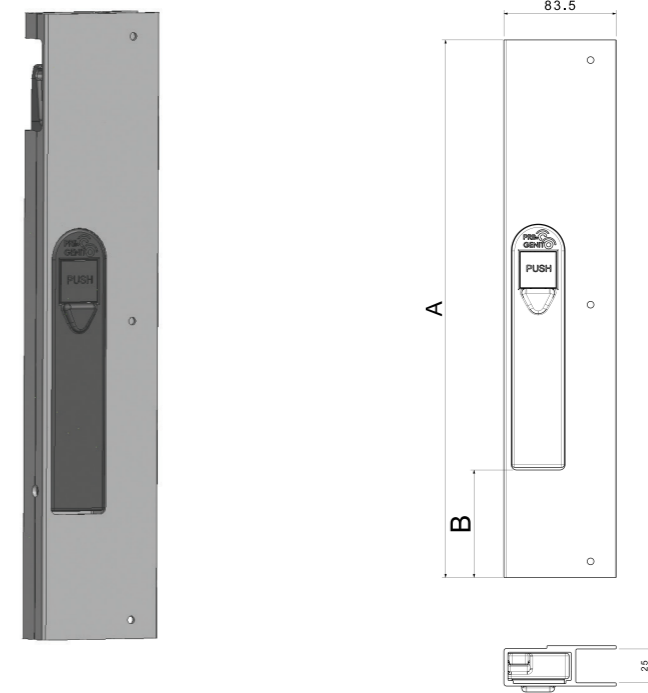

DÖKÜM DİLLİ VE PİMLİ PLASTİK DİK KİLİT
PLASTIC VERTICAL LOCK WITH CASTING PARTS AND PIN

Ürün Kodu / Product Kod

Döküm Dilli Plastik Dik Kilit - PG A 023-D
Pimli Plastik Dik Kilit - PG A 023-P