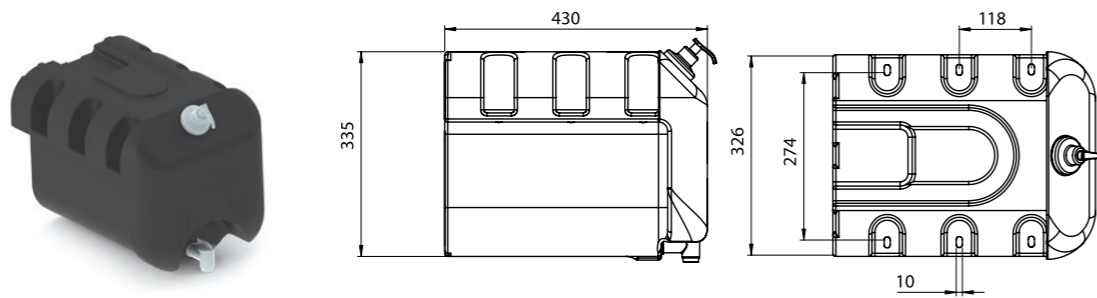

SU DEPOSU 30 LİTRE / WATER TANK 30LT

Ürün Kodu / Product Kod

153-08-05-008-012

www.nevpa.com.tr