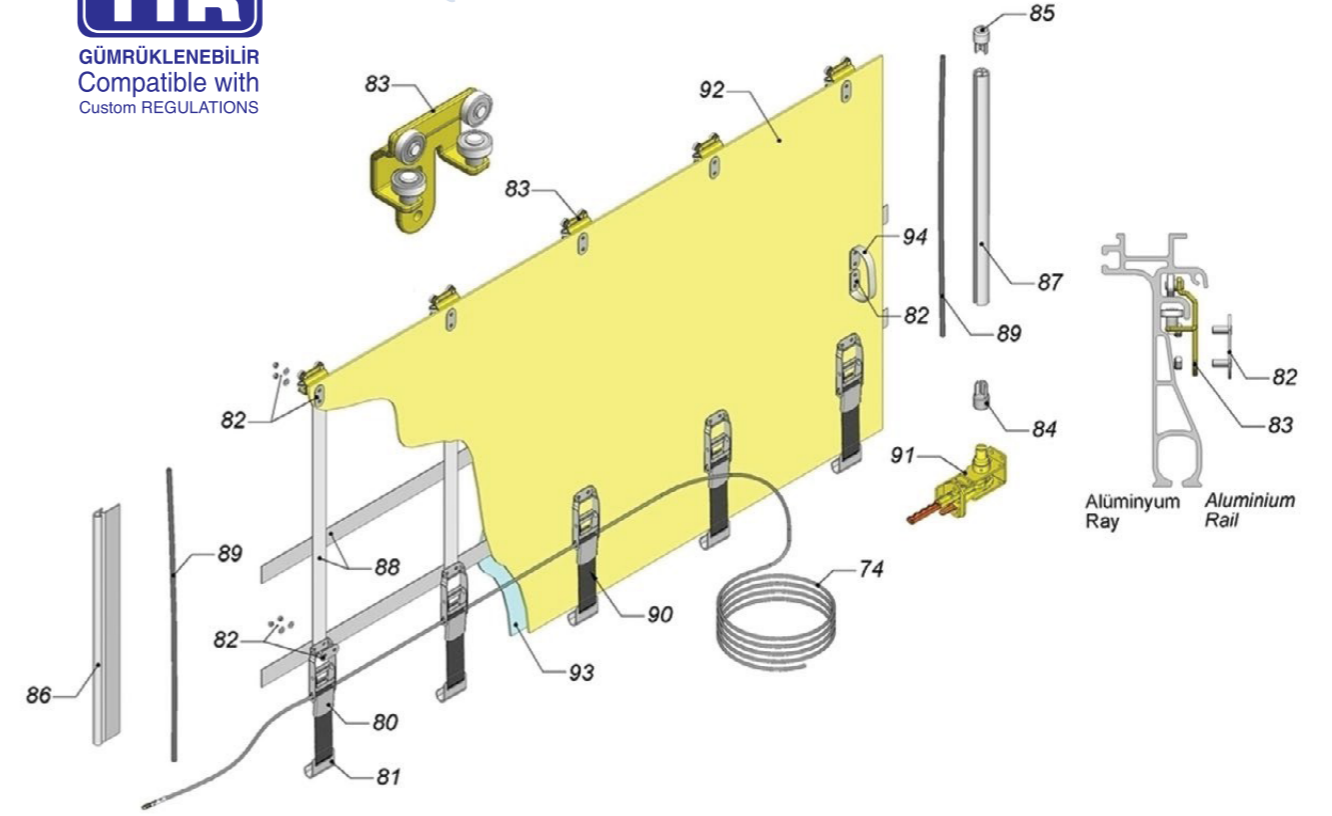

SLIDING ROOF WITH ALUMINIUM AND GALVANIZED RAIL AND CURTAIN SYSTEMS

ÇELİK RAYLI KAYAR ÇATI SİSTEMİ VE YAN PERDE SİSTEMİ

SLIDING ROOF WITH STEEL RAIL AND CURTAIN SYSTEMS

TIR

GÜMRÜKLENEBİLİR
Compatible with
Custom REGULATIONS