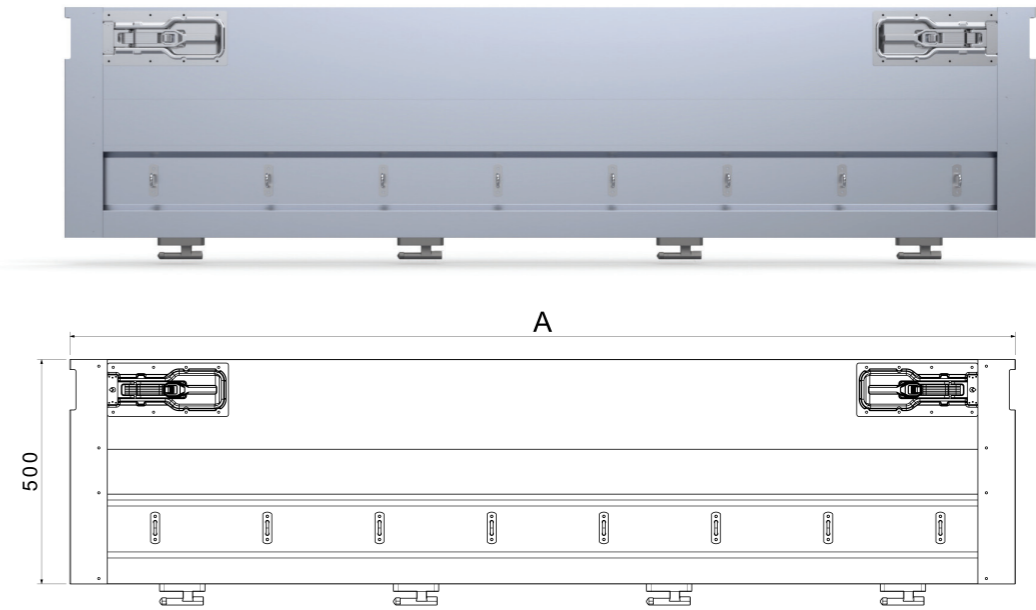

Aluminum rear & side doors

400MM DİK KİLİTLİ YAN KAPAK (TEK PARÇA)
400MM VERTICAL LOCKING SIDE DOOR (ONE PIECE)

500MM DİK KİLİTLİ YAN KAPAK
500MM VERTICAL LOCKING SIDE DOOR

400MM DİK KİLİTLİ YAN KAPAK (İKİ PARÇA)
400MM VERTICAL LOCKING SIDE DOOR (TWO PIECES)