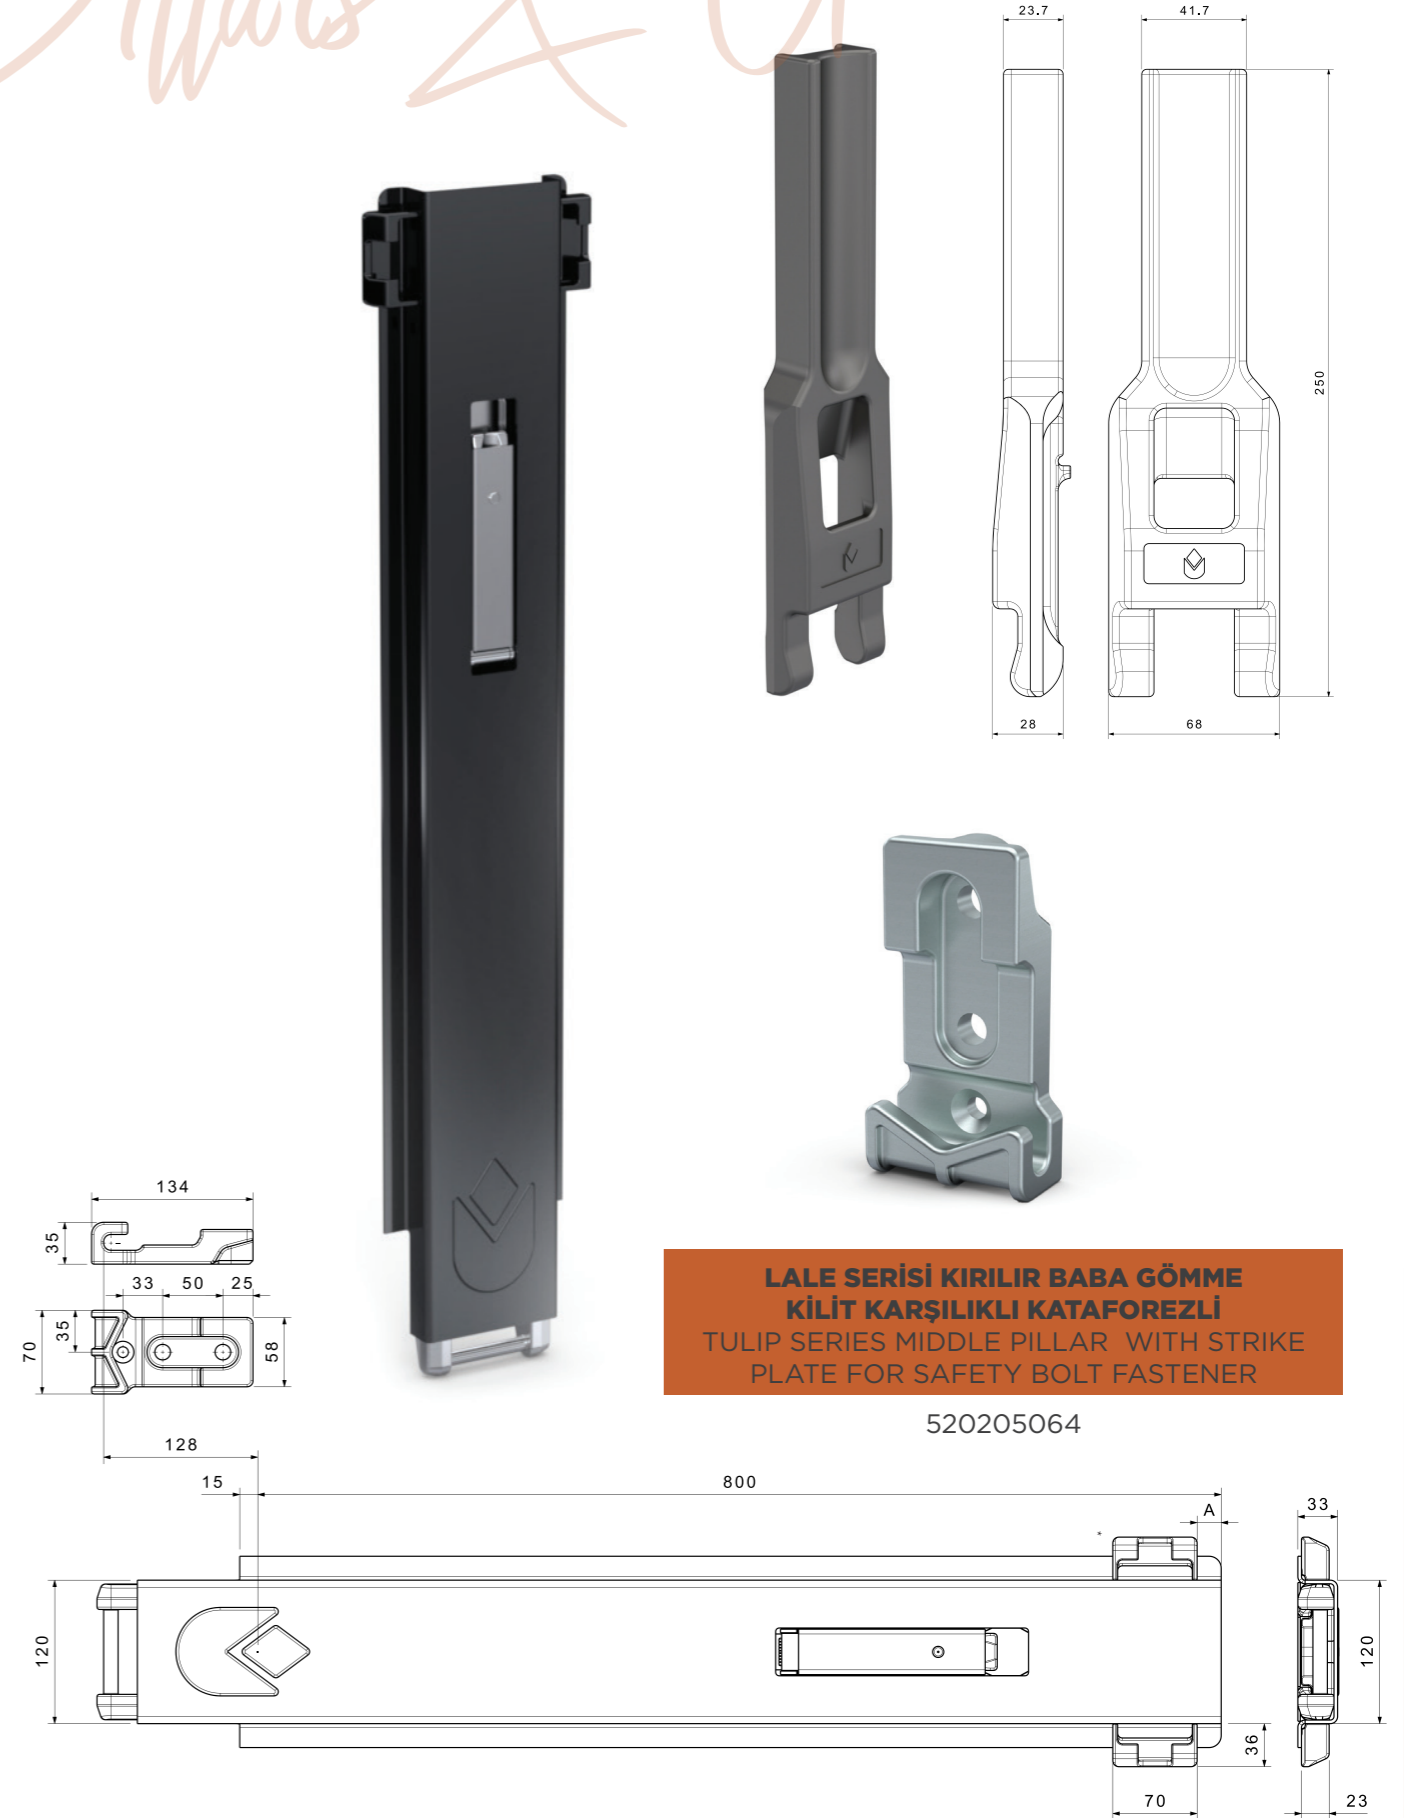

**LALE SERİSİ KIRILIR BABA GÖMME
KİLİT KARŞILIKLI KATAFOREZLİ
TULIP SERIES MIDDLE PILLAR WITH STRIKE
PLATE FOR SAFETY BOLT FASTENER**

520205064