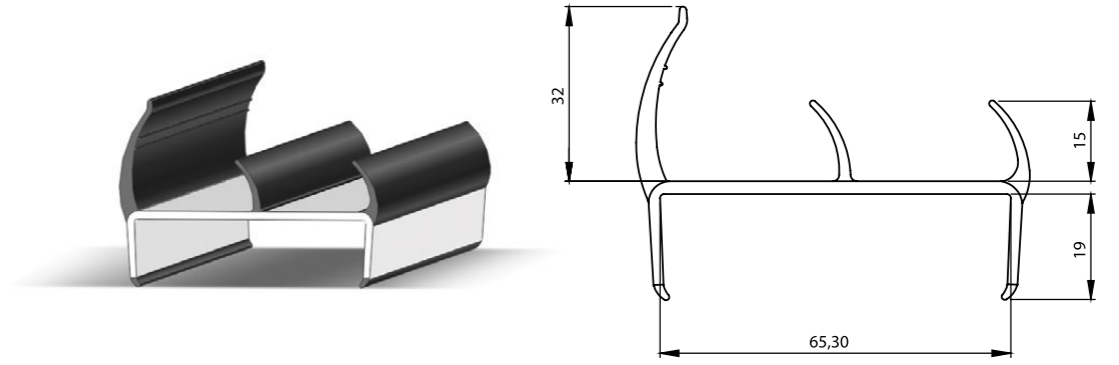

PVC PROFİL 65MM (SİYAH - BEYAZ , GRİ - BEYAZ)
PVC PROFILE (BLACK - WHITE, GREY - WHITE)

Ürün Kodu / Product Kod

153-06-01-007