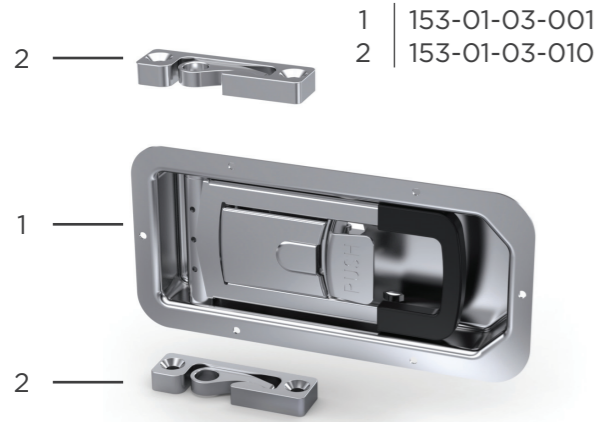

UNITNOVA GÖMME KİLİT 29MM SET KROM Ø16
UNITNOVA RECESSED LOCK KIT SET
24MM - 29MM - 34MM Ø16 (SS)

Ürün Kodu / Product Kod

24mm 153-03-03-005
29mm 153-03-03-006
34mm 153-03-03-007

- 1 | 153-01-03-001
- 2 | 153-01-03-010