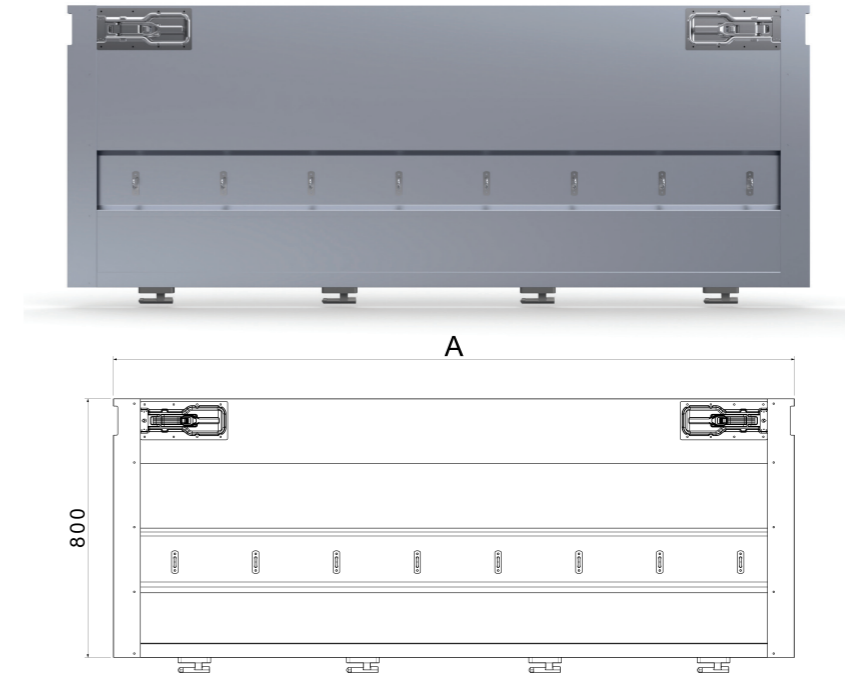

800MM GÖMME KİLİTLİ YAN KAPAK
800MM WITH ADJUSTABLE SAFETY BOLT FASTENER LOCKING SIDE DOOR