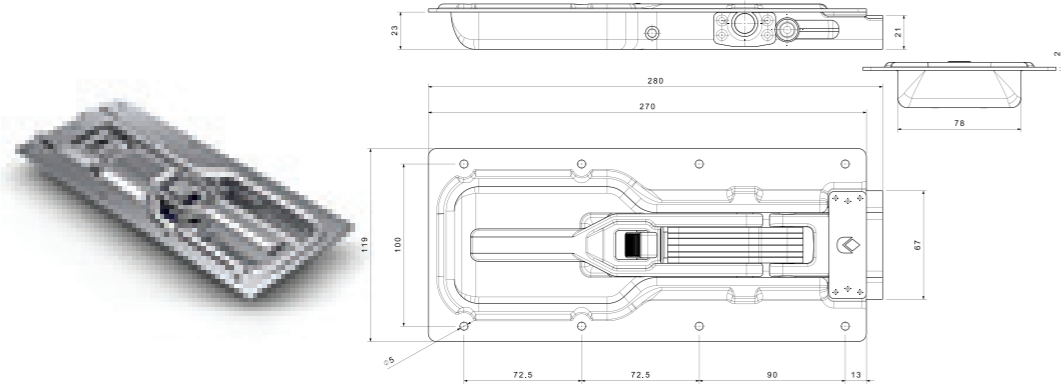

YENİ MODEL GÖMME KAPAK KİLİDİ LALE LOGOLU
ADJUSTABLE SAFETY BOLT FASTENER

Ürün Kodu / Product Kod

520202016 / 1,48kg