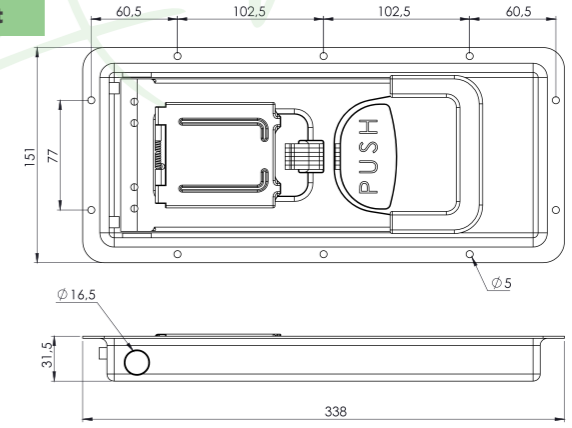

BÜYÜK GÖMME KİLİT KROM / RECESSED DOOR LOCK WITH KEY (SS)

Ürün Kodu / Product Kod

153-01-03-008 / 1,7kg

Koli İçi Adet / Units Per Package: 20 Adet